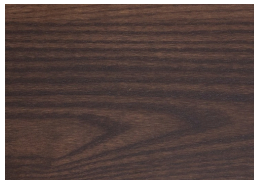

Timber Stains

sørenmobler

American Ash

For your timber colour, choose any of the below stains

Cigar

Made for life, made to last

Our timber stain finishes are designed to enhance the natural beauty and grain of solid timber furniture.

Due to the natural characteristics of timber, variations in colour and grain are to be expected.

10 year warranty for assurance and peace of mind