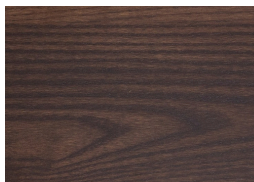

Timber Stains

sørenmobler

American Ash

For your timber colour, choose any of the below stains

Cigar

Made for life, made to last

Our timber stain finishes are designed to enhance the natural beauty and grain of solid timber furniture.

Due to the natural characteristics of timber, variations in colour and grain are to be expected.

10 year warranty for assurance and peace of mind