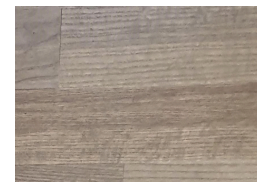

Cocoa

Walnut

Cigar

Earth

Smoke

Iron

Wenge

Black

Chalk

Black White

Made for life, made to last

Our timber stain finishes are designed to enhance the natural beauty and grain of solid timber furniture.

Due to the natural characteristics of timber, variations in colour and grain are to be expected.