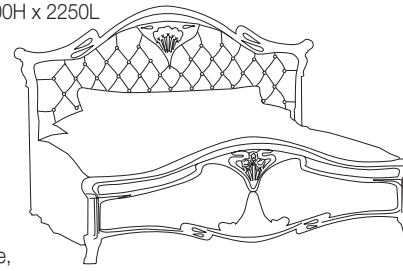

Chateau

Bedroom Collection

sørenmobler

Chateau Bedroom Collection

Chateau Bedstead

Queen 1795W x 1450H x 2210L
King 1895W x 1450H x 2210L
Super King 2085W x 1450H x 2210L
Sizes approximate

Louis Bed

Queen 1830W x 1400H x 2250L
King 1940W x 1400H x 2250L
Sizes approximate

Chateau & Louis Headboard available,
wall mount only.

Blue

Beige

Chateau Bedside Table

600W x 450D x 666H

Chateau Cheval Mirror

1945H x 630W x 425D

Chateau 6 Drawer Dresser

1200W x 530D x 1090H

Mirror only

1046W x 110D x 967H

Chateau 5 Drawer Chest

850W x 500D x 1090H

Chateau 1 Draw Dresser

1300L x 500W x 761H

Chateau Bedroom Chair

770W x 790D x 955H

Chateau Bed Bench

1430W x 518D x 645H

Chateau Stool

670W x 480D x 420H

sorenmobler

Manufacturer reserves the right to change sizes and specifications without prior notice.

Colour is as accurate as printing process allows and will vary from suite to suite due to timber being a natural product.