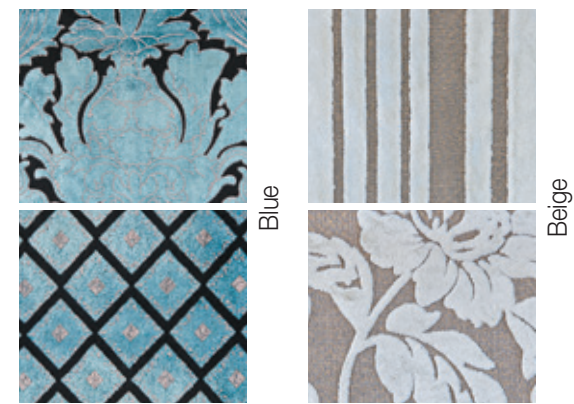

Chateau

Bedroom Collection

sørenmobler

Chateau Bedroom Collection

Chateau Bedstead

Queen 1795W x 1450H x 2210L
King 1895W x 1450H x 2210L
Super King 2085W x 1450H x 2210L
Sizes approximate

Louis Bed

Queen 1830W x 1400H x 2250L
King 1940W x 1400H x 2250L
Sizes approximate

Chateau & Louis Headboard available,
wall mount only.

Blue

Beige

Chateau Bedside Table

600W x 450D x 666H

Chateau Cheval Mirror

1945H x 630W x 425D

Chateau 6 Drawer Dresser