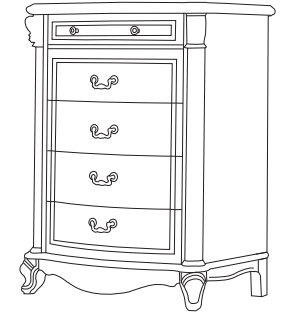

Chateau

Bedroom Collection

sørenmobler

Chateau Bedroom Collection

Chateau Bedstead

Queen 1795W x 1450H x 2210L
King 1895W x 1450H x 2210L
Super King 2085W x 1450H x 2210L
Sizes approximate

Louis Bed

Queen 1830W x 1400H x 2250L
King 1940W x 1400H x 2250L
Sizes approximate

Chateau & Louis Headboard available,
wall mount only.

Blue

Beige

Chateau Bedside Table

600W x 450D x 666H

Chateau Cheval Mirror

1945H x 630W x 425D

Chateau 6 Drawer Dresser

1200W x 530D x 1090H

Mirror only

1046W x 110D x 967H

Chateau 5 Drawer Chest

850W x 500D x 1090H

Chateau 1 Draw Dresser

1300L x 500W x 761H

Chateau Bedroom Chair

770W x 790D x 955H

Chateau Bed Bench

1430W x 518D x 645H

Chateau Stool

670W x 480D x 420H

sorenmobler

Manufacturer reserves the right to change sizes and specifications without prior notice.

Colour is as accurate as printing process allows and will vary from suite to suite due to timber being a natural product.