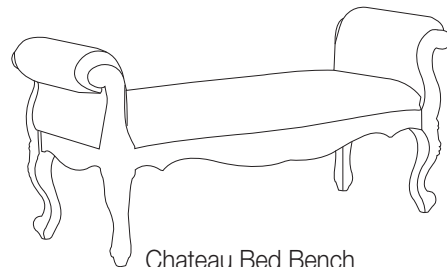

Chateau

Bedroom Collection

sørenmobler

Chateau Bedroom Collection

Chateau Bedstead

Queen 1795W x 1450H x 2210L
King 1895W x 1450H x 2210L
Super King 2085W x 1450H x 2210L
Sizes approximate

Louis Bed

Queen 1830W x 1400H x 2250L
King 1940W x 1400H x 2250L
Sizes approximate

Chateau & Louis Headboard available,
wall mount only.

Blue

Beige

Chateau Bedside Table

600W x 450D x 666H

Chateau Cheval Mirror

1945H x 630W x 425D

Chateau 6 Drawer Dresser

1200W x 530D x 1090H

Mirror only

1046W x 110D x 967H

Chateau 5 Drawer Chest

850W x 500D x 1090H

Chateau 1 Draw Dresser

1300L x 500W x 761H

Chateau Bedroom Chair

770W x 790D x 955H

Chateau Bed Bench

1430W x 518D x 645H

Chateau Stool

670W x 480D x 420H

sorenmobler

Manufacturer reserves the right to change sizes and specifications without prior notice.

Colour is as accurate as printing process allows and will vary from suite to suite due to timber being a natural product.