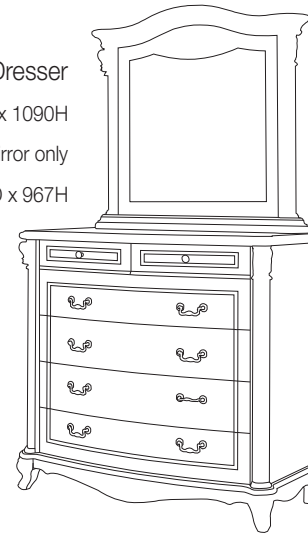

Chateau

Bedroom Collection

sørenmobler

Chateau Bedroom Collection

Chateau Bedstead

Queen 1795W x 1450H x 2210L
King 1895W x 1450H x 2210L
Super King 2085W x 1450H x 2210L
Sizes approximate

Louis Bed

Queen 1830W x 1400H x 2250L
King 1940W x 1400H x 2250L
Sizes approximate

Chateau & Louis Headboard available,
wall mount only.

Blue

Beige

Chateau Bedside Table

600W x 450D x 666H

Chateau Cheval Mirror

1945H x 630W x 425D

Chateau 6 Drawer Dresser

1200W x 530D x 1090H

Mirror only

1046W x 110D x 967H

Chateau 5 Drawer Chest

850W x 500D x 1090H

Chateau 1 Draw Dresser

1300L x 500W x 761H

Chateau Bedroom Chair