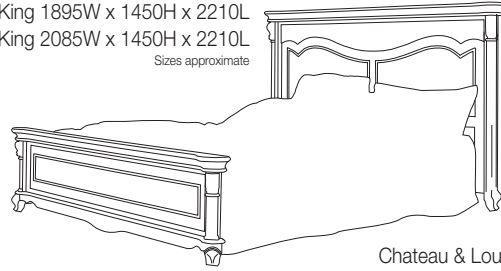

Chateau

Bedroom Collection

sørenmobler

Chateau Bedroom Collection

Chateau Bedstead

Queen 1795W x 1450H x 2210L
King 1895W x 1450H x 2210L
Super King 2085W x 1450H x 2210L
Sizes approximate

Louis Bed

Queen 1830W x 1400H x 2250L
King 1940W x 1400H x 2250L
Sizes approximate

Chateau & Louis Headboard available,
wall mount only.

Blue

Beige

Chateau Bedside Table

600W x 450D x 666H

Chateau Cheval Mirror

1945H x 630W x 425D

Chateau 6 Drawer Dresser

1200W x 530D x 1090H

Mirror only

1046W x 110D x 967H

Chateau 5 Drawer Chest

850W x 500D x 1090H

Chateau 1 Draw Dresser

1300L x 500W x 761H

Chateau Bedroom Chair

770W x 790D x 955H

Chateau Bed Bench

1430W x 518D x 645H

Chateau Stool

670W x 480D x 420H

sorenmobler

Manufacturer reserves the right to change sizes and specifications without prior notice.

Colour is as accurate as printing process allows and will vary from suite to suite due to timber being a natural product.