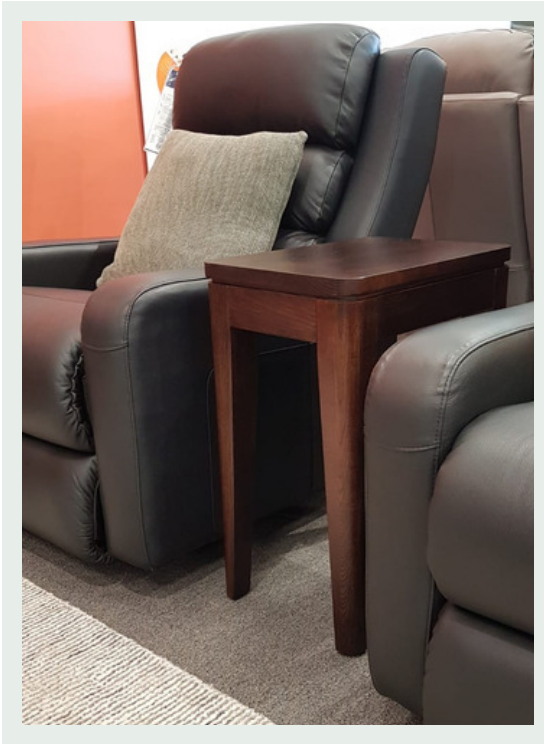

Sorenmobler has been creating beautiful furniture since 1976. for over 42 years the Sorensen family and team have been making furniture to stand the test of time and be tomorrow's antiques

PROUDLY MADE IN NEW ZEALAND BY **sorenmobler**